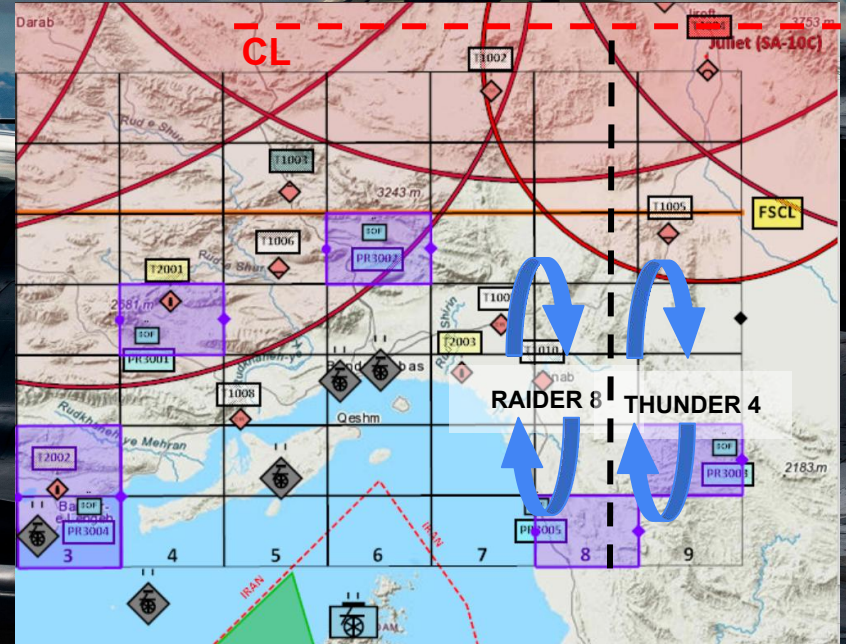

# STRIKE GAMEPLAN

- **RAIDER 8 STRIKE - TOT Window 07:30:00-08:00:00**
  - PUSH 3rd, maintain SA on air threats and SPIN as necessary to remain unthreatened by RED AIR.
  - Call TOT YEL/RED on UHF if necessary to provide SA to EST/C2 when TOT window becomes critical for LD tactics.
  - After Primary TGT successful BDA, engage TOO if WPN remaining - Coordinate w/ RAIDER85.
  - Set CAP B7-C7 and stby to commit in either lane as directed by MC.

# ESCORT GAMEPLAN

- **2 LANE - SINGLE AXIS - 1 FREQ (TBC).**
- **THUNDER 4 - TARCAP EAST LANE - Push 1st.**
- **RAIDER 8 - HOLDING EAST LANE - Push 2nd.**
- **STRIKE TOT 0720Z, Est 2min on deck for BDA check . Est 'Safe' time 0800Z (END VUL).**
- **TAG/C2 or MC may decide which BLUE ASSET commit during egress to enable package cold flow progress.**