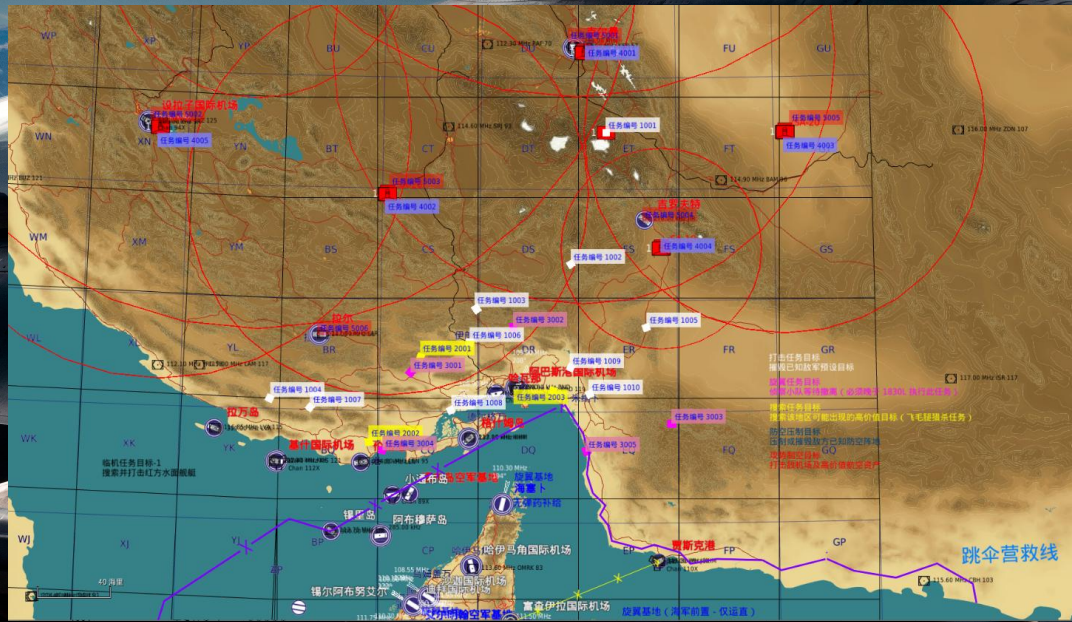

# Operation Hormuz Saber

77th Expeditionary Fighter Squadron "The Gamblers"

# SITUATION

- The final task of the first phase mission is to destroy the Jiroft AirBase.
- All the target attacked in coordinate form must perform at least one reconnaissance mission or be able to visually observe BDA to avoid coordinate deviation. If necessary, it needs to be replaced with a direct attack.