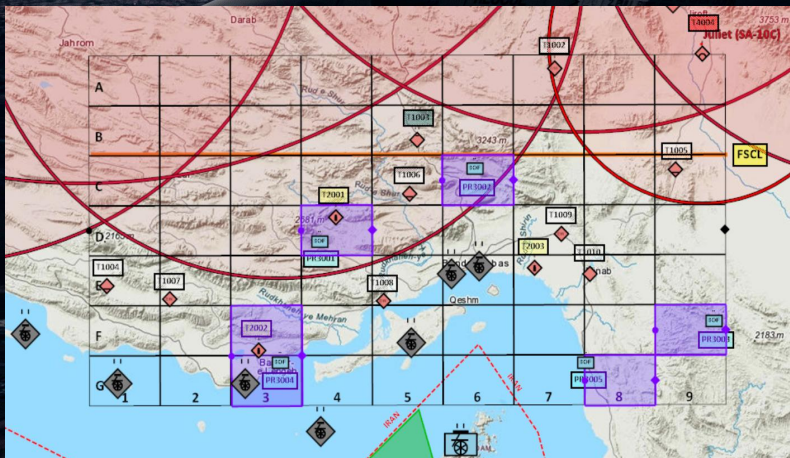

# SITUATION

- The final task of the first phase mission is to destroy the Jiroft AirBase.
- All the target attacked in coordinate form must perform at least one reconnaissance mission or be able to visually observe BDA to avoid coordinate deviation. If necessary, it needs to be replaced with a direct attack.