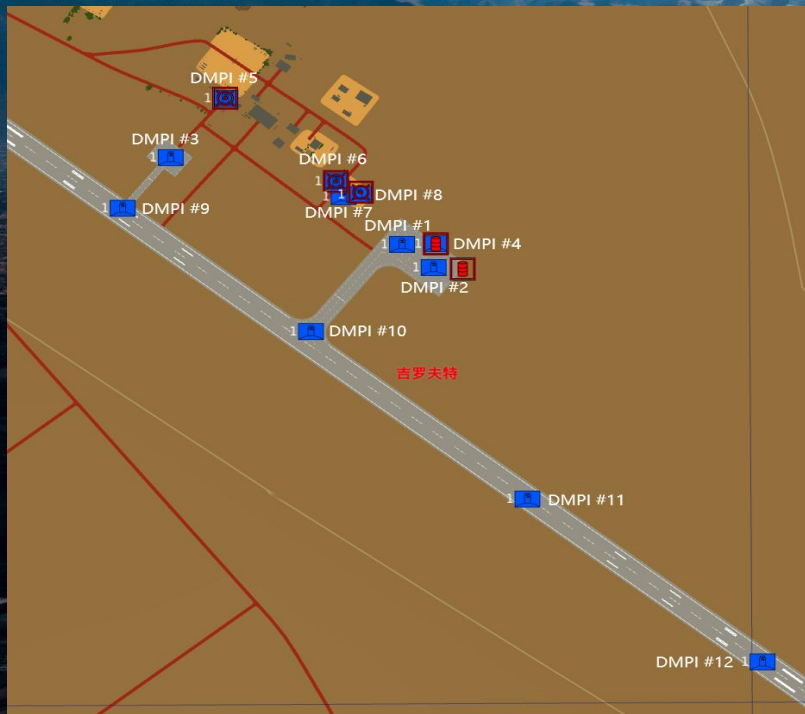

RAIDER 8

TARGET	STPT	LAT	LONG	EVEL	
DMPI#1	11	28-43.604	057-40.538	2664 ft	
DMPI#2	12	28-43.577	057-40.579	2664 ft	
DMPI#3	13	28-43.724	057-40.231	2664 ft	
DMPI#4	14	28-43.608	057-40.583	2664 ft	
DMPI#5	15	28-43.802	057-40.304	2665 ft	
DMPI#6	16	28-43.691	057-40.450	2671 ft	
DMPI#7	17	28-43.671	057-40.460	2665 ft	
DMPI#8	18	28-43.674	057-40.481	2655 ft	
DMPI#9	19	28-43.657	057-40.166	2665 ft	
DMPI#10	20	28-43.493	057-40.416	2655 ft	
DMPI#11	21	28-43.270	057-40.702	2655 ft	
DMPI#12	22	28-43.053	057-41.014	2655 ft